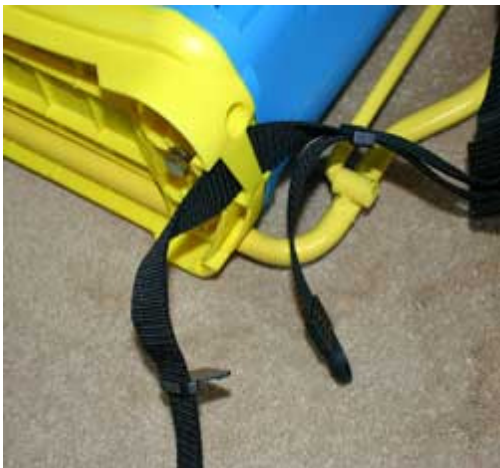

Lie sprayer down with straps uppermost. Right shoulder strap with hook fits under yellow base on the right-hand side.

Thread left shoulder strap through yellow base on left-hand side.

Thread strap through 'wedge type gizmo' found in the accessories pack

Loop strap back through yellow base

Pull strap tight with wedge firmly in place